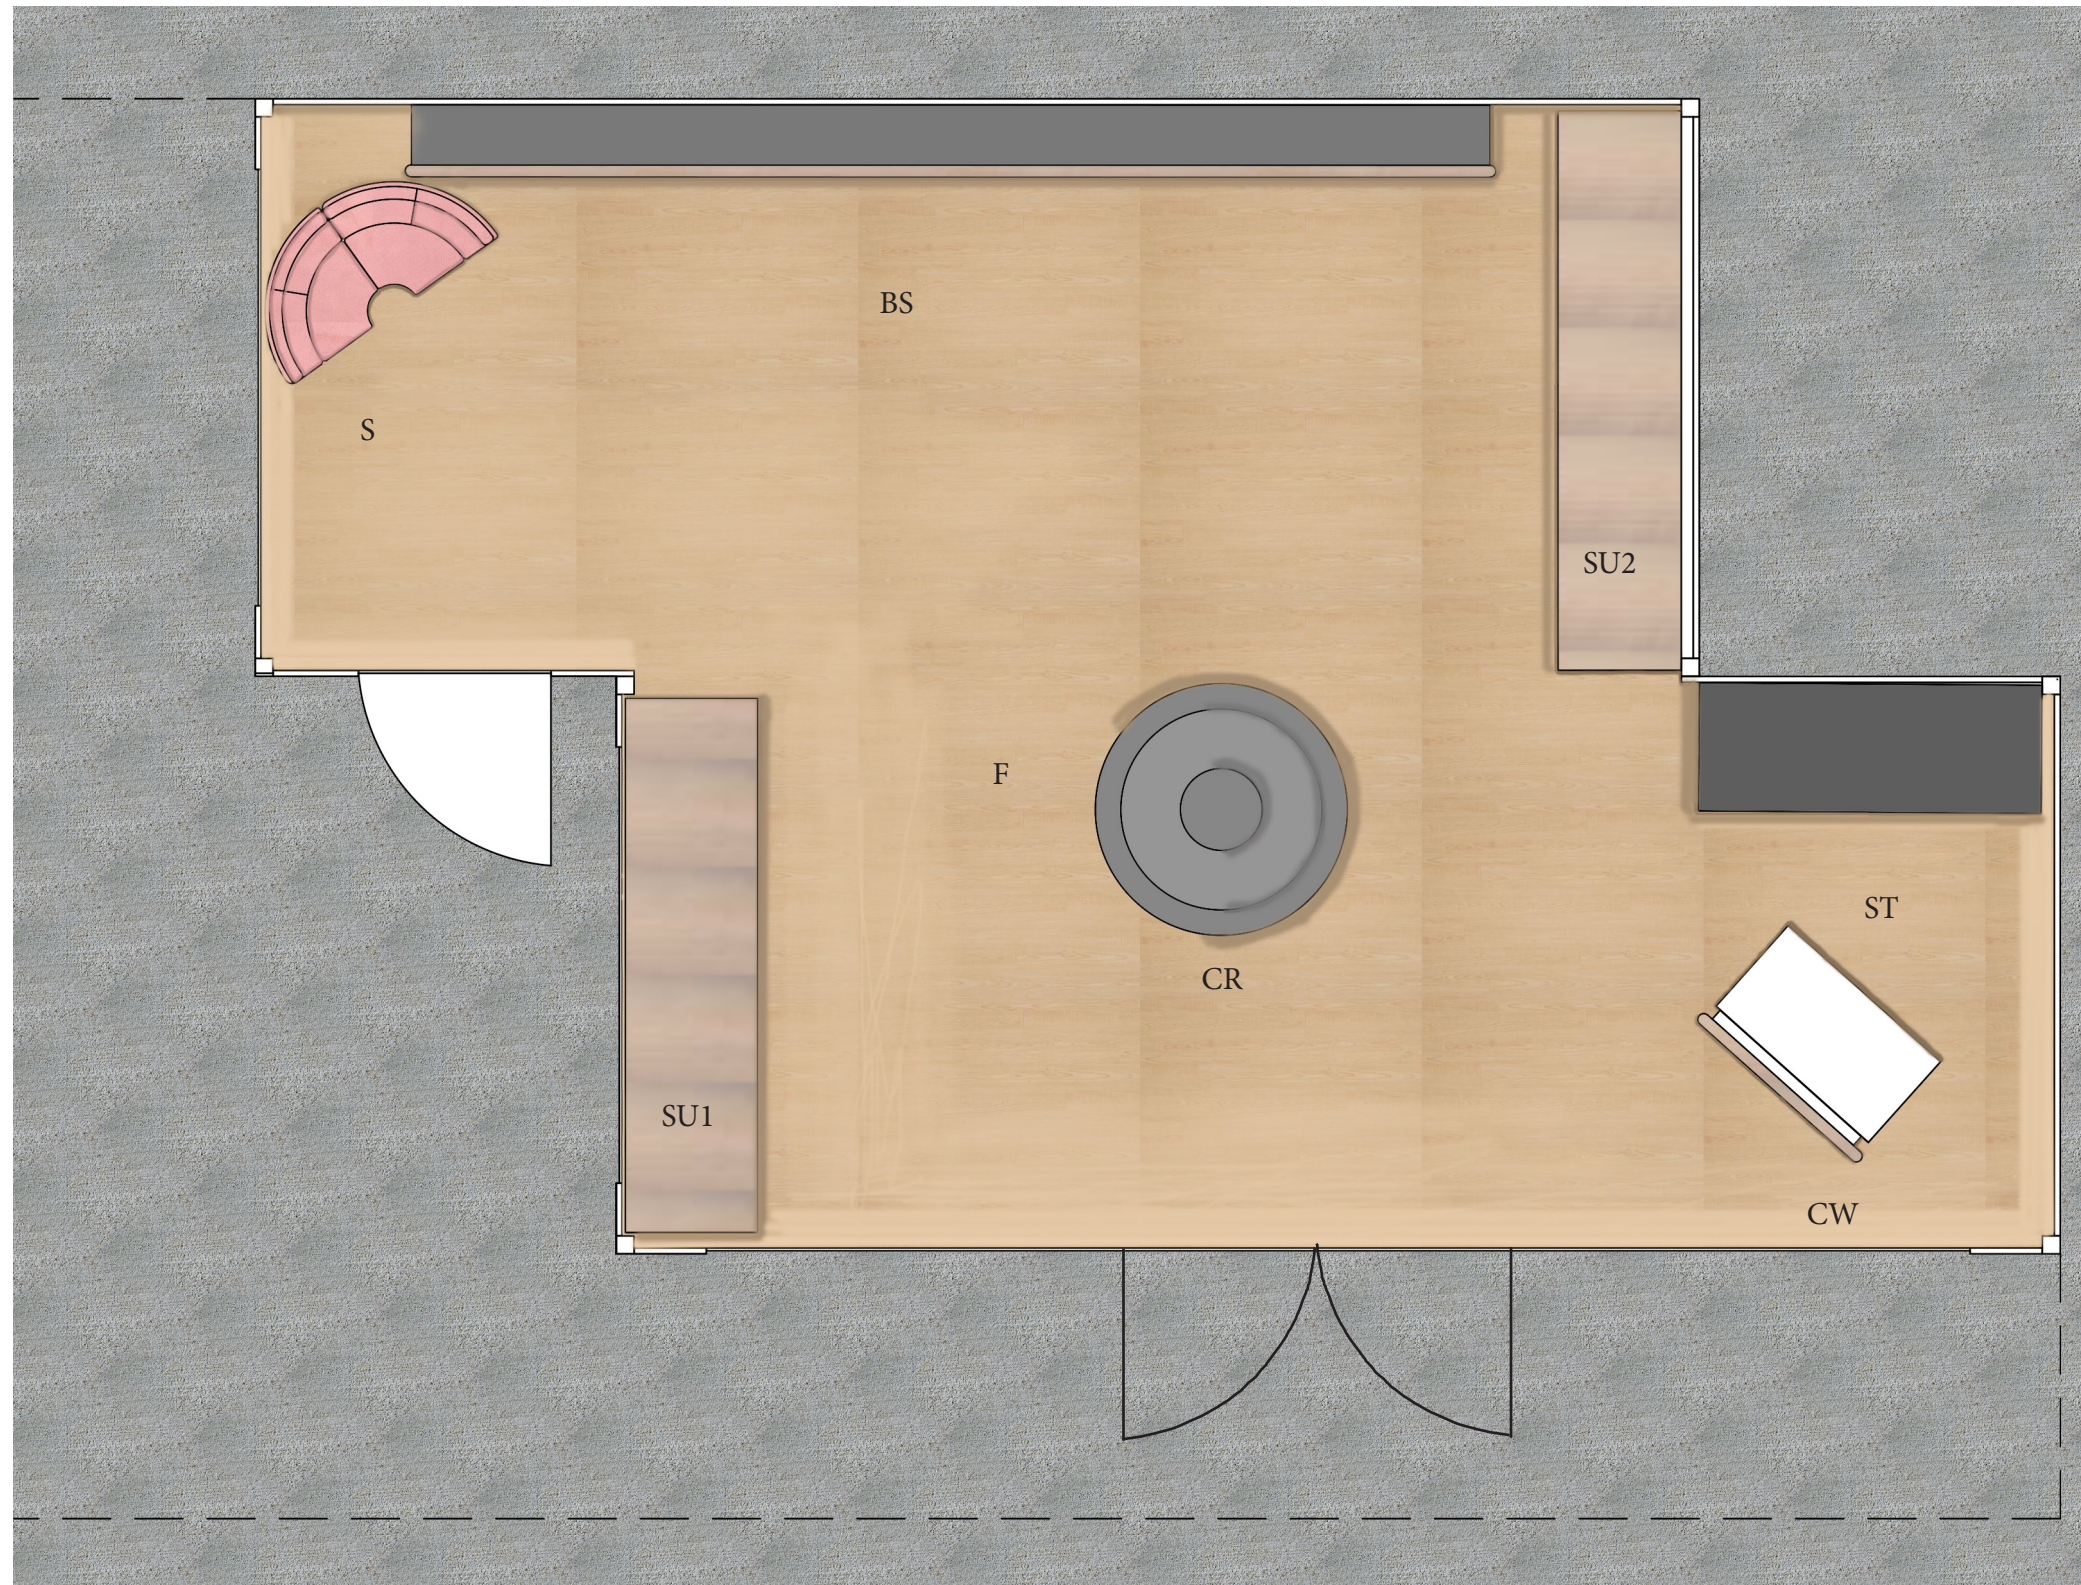

RENDERED FLOOR PLAN

SCALE: $\frac{3}{8}'' = 1'-0''$

TAG	QUANTITY	MANUFACTURER	DESCRIPTION	COLOR/FINISH	DIMENSION	PICTURE
S	1	Archi Expro	SemiCircular Sofa	Petal (Custom w/fabric from Kowl)	Custom 6'-3 7/8" x 2' x 2'	
BS	1	Udizine	Custom BalletBare Shelves	Light Oak (paint Gray)	Custom 14'-11/18" x 2'	
CW	1	TSI Store Supplies	CashWrap	Maple (paint white)	Custom 24"w x 18"d x 38"h	
ST	1	Uniline	Storage	Metal w/ Garage Door	Custom 4'-9" x 2' x 8'	
SU1	1	Wood Designers	Shoe Storage Unit	Birch (painted Black)	Custom 1'-8 1/2" x 7'-9" x 2'-9 11/16	
SU2	1	Wood Designers	Display Storage Unit	Birch (painted Blue)	Custom 1'-6 1/16" x 4' x 2'-10"	
NL1	1	NeonSignUSA	Neon Light (Cheerleader)	Pink	Custom 10 5/8" x 3'-3 9/16"	
NL2	1	NeonSignUSA	Neon Light (Gymnist)	Blue	Custom 1'-2 1/2" x 3'-1 3/4"	
NL3	1	NeonSignUSA	Neon Light (Dancer)	Violet	Custom 1'-4 1/4" x 2'-3 5/16"	
CR	1	Uline	3 Tier Clothing Rack	White Melamine Topper	Custom 3'-5 7/8 x 5'