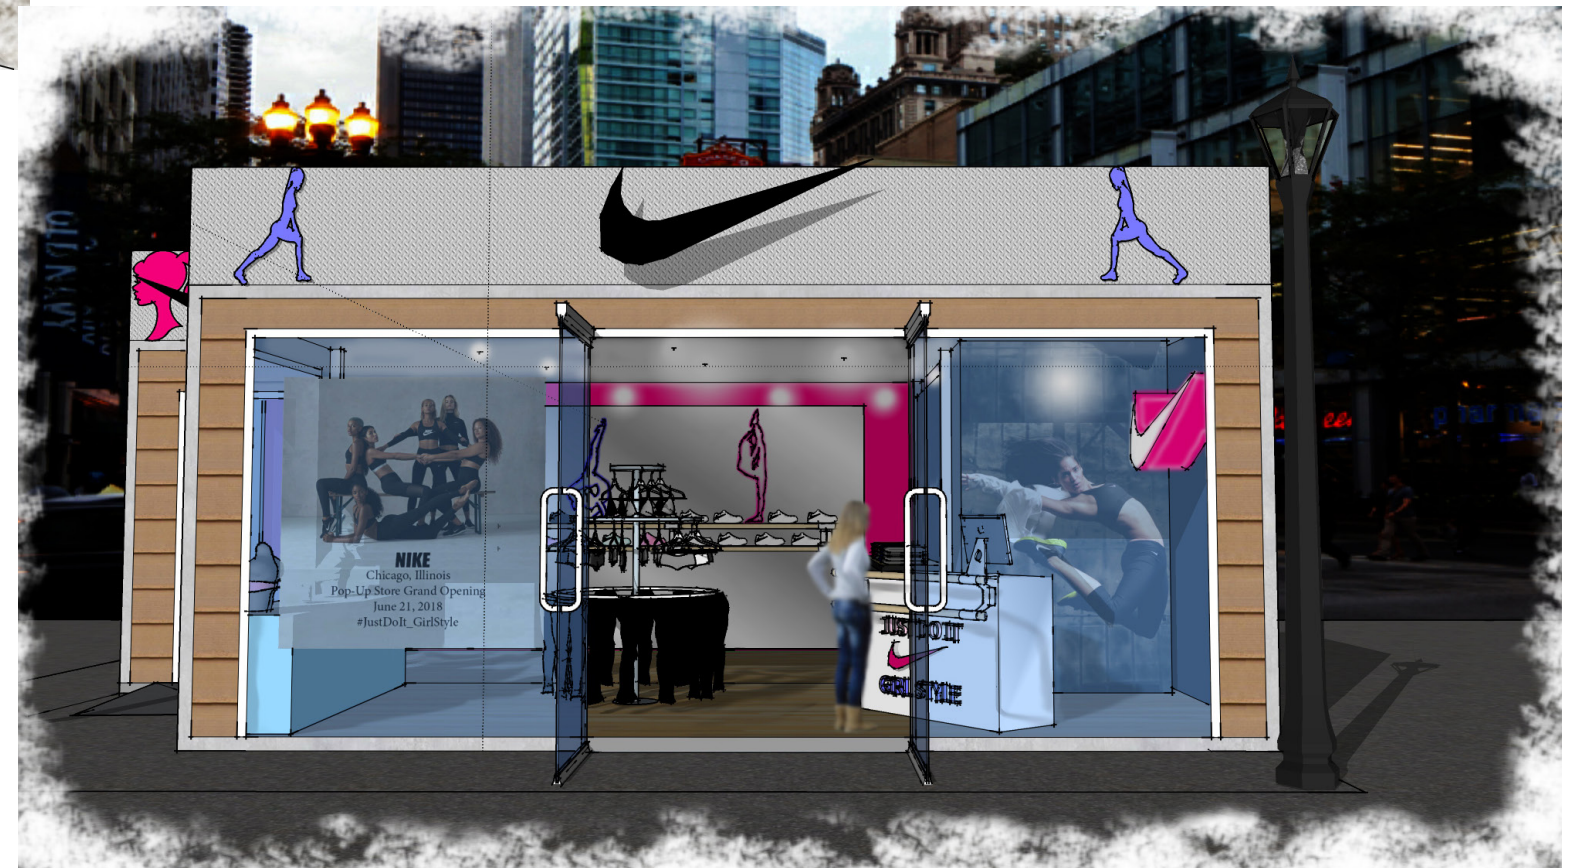

Concept Statement

Feminism is a big thing today. This store will show feminism by having bright and dark paint on the walls. I want all women to come into this store feeling special because its directed towards them and I want women athletes like the dancers, gymnast, and cheerleaders to feel like they are finally recognized with all the other athletes. I will use neon lights and poster as the focal point.

CHICAGO DANCE ACADEMY

Nike is a well-known sports store. This new Nike Pop Up store will be located in Chicago. This Nike store will be more directed towards cheerleaders, dancers, and gymnast. This Nike Pop Up store will have more of a feminine/sporty tastes with it. We will make this happen by adding chandeliers and leather furniture. Cheerleaders, dancers, and gymnast aren't always considered as athletes. By making this store directed towards them, these ladies will not feel left out.

Signage

NIKE
Chicago, Illinois
Pop-Up Store Grand Opening
June 21, 2018
#JustDoIt_GirlStyle

Sketches

INDOOR PERSPECTIVE

SCALE: NTS

OUTDOOR PERSPECTIVE

SCALE: NTS

RENDERED FLOOR PLAN