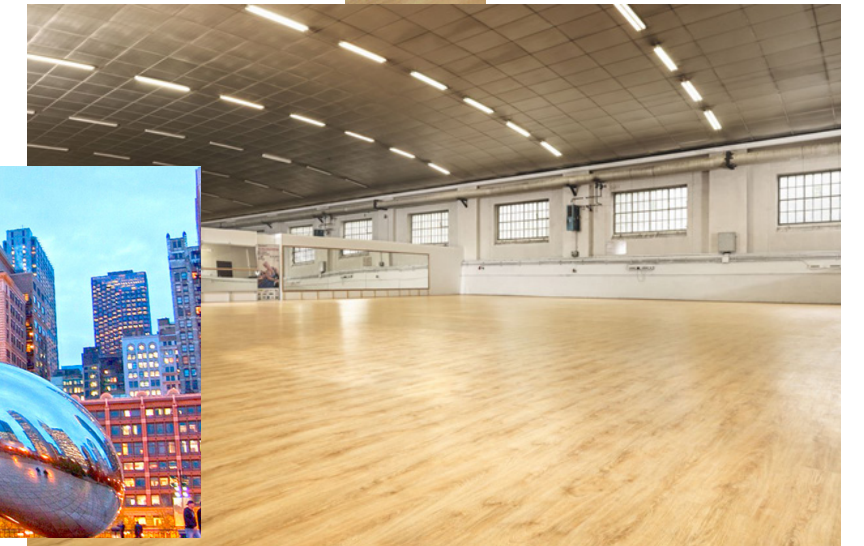

CHICAGO DANCE ACADEMY

Nike is a well-known sports store. This new Nike Pop Up store will be located in Chicago. This Nike store will be more directed towards cheerleaders, dancers, and gymnast. This Nike Pop Up store will have more of a feminine/sporty tastes with it. We will make this happen by adding chandeliers and leather furniture. Cheerleaders, dancers, and gymnast aren't always considered as athletes. By making this store directed towards them, these ladies will not feel left out.