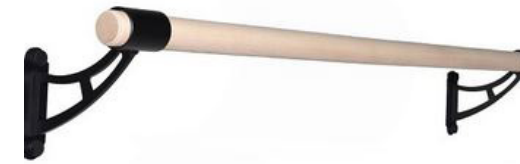

Plan#: BS
 Mfg: Udizine
 Description: Custom Shelving
 Color: Gray
 Dimension: 14'-11/18" x 2'

Plan#: BS
 Mfg: Vita Vibe
 Description: Ballet Barre for shelving
 Color: White
 Dimensions: 16'

Mfg: Sherwin-Williams
 Description: Shelving paint
 Color" Cityscape
 Product#: SW 7067