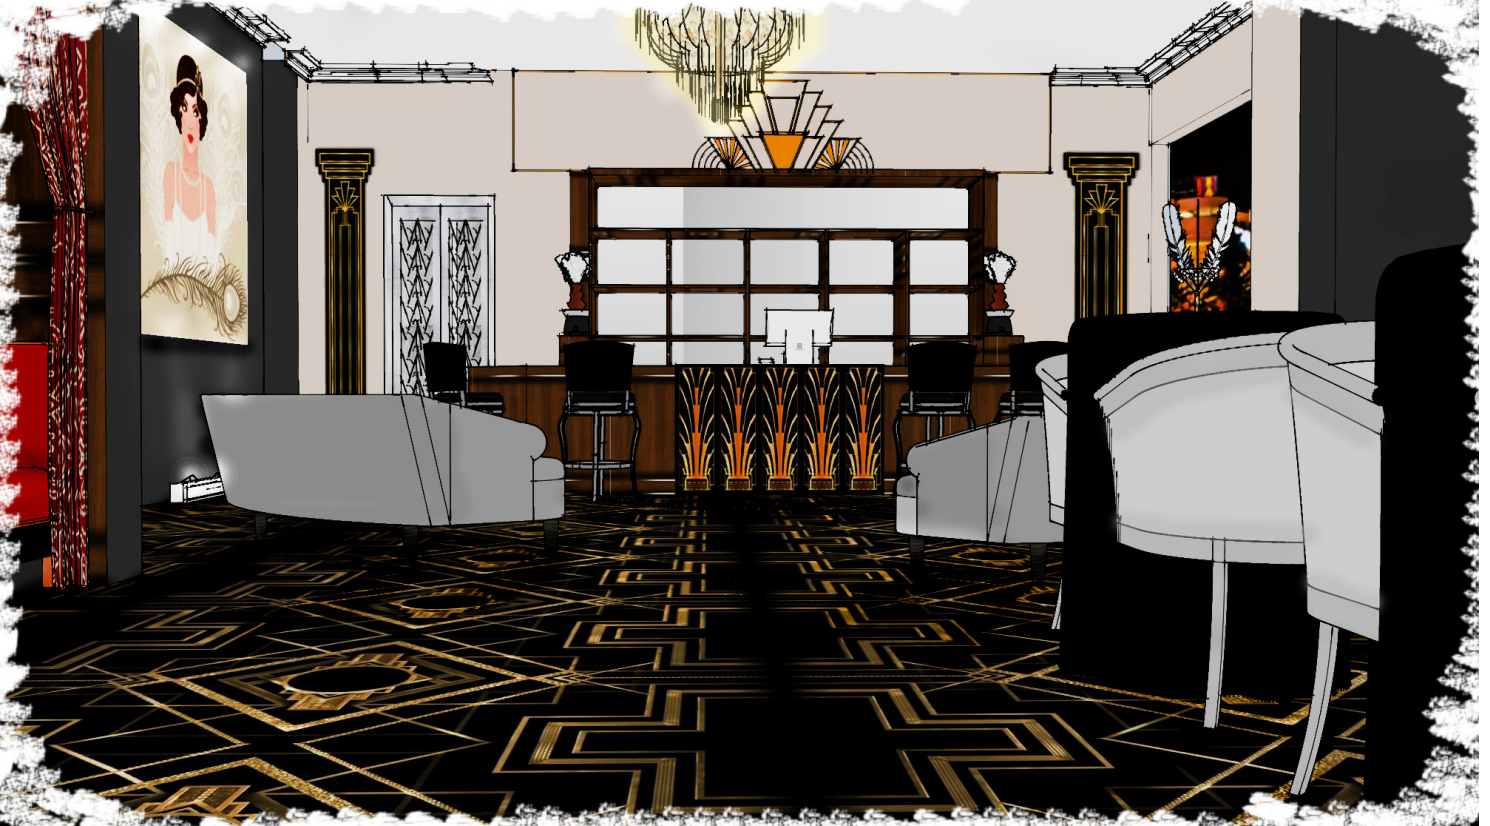

CASHWRAP ELEVATION

Art Deco on CashWrap

Inspiration Walls

Plan #: CH3
Name: Barstool
Color: Gray 
Dimension: 30.5" x 33"h

SEATING ELEVATION

Art Deco on CashWrap

PERSPECTIVE

COMPANY'S DESIGN