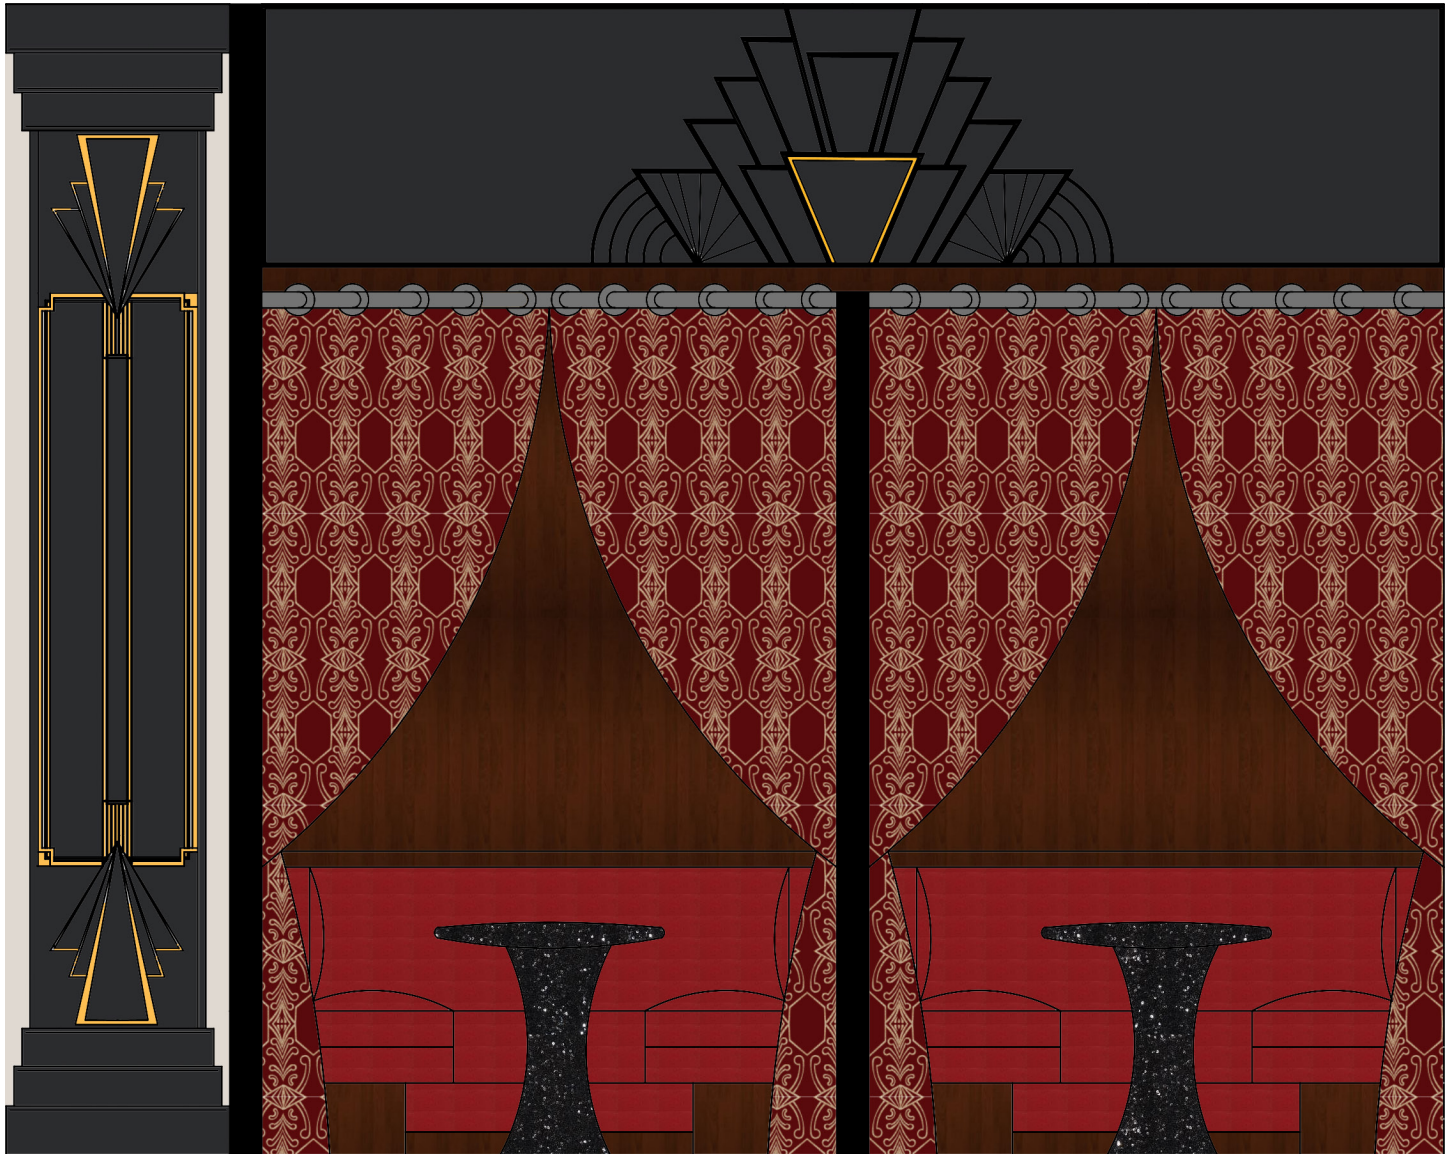

RENDERD FLOORPLAN

LEGEND:

CH - Chair

T - Table

B - Booth

LC -Lounge Seating

F - Flooring

P - Paint

Mfg: Event Wholesale
Description: Table Centerpiece
Color: White Feathers & Clear Water Bead Color
Dimension: 24"

Mfg: Gallery
Description: French Empire
Chandelier w/ clear Crystals
Color: Gold
Dimension: 30"h x 24"w x 24"d

T3 Back
Pearls

Mfg: Webstaurant Store
Description: Outdoor Cushion
Color: Black
Dimension: 1 3/4" Thick x 15.6"w x 18"d
Custom

Plan #: F2
Mfg: Block Tile
Description: Outdoor Flooring
Color: Brown
Custsom

CASHWRAP ELEVATION

Art Deco on CashWrap

Inspiration Walls

Plan #: CH3
Name: Barstool
Color: Gray 
Dimension: 30.5" x 33"h

SEATING ELEVATION

Art Deco on CashWrap

PERSPECTIVE

COMPANY'S DESIGN