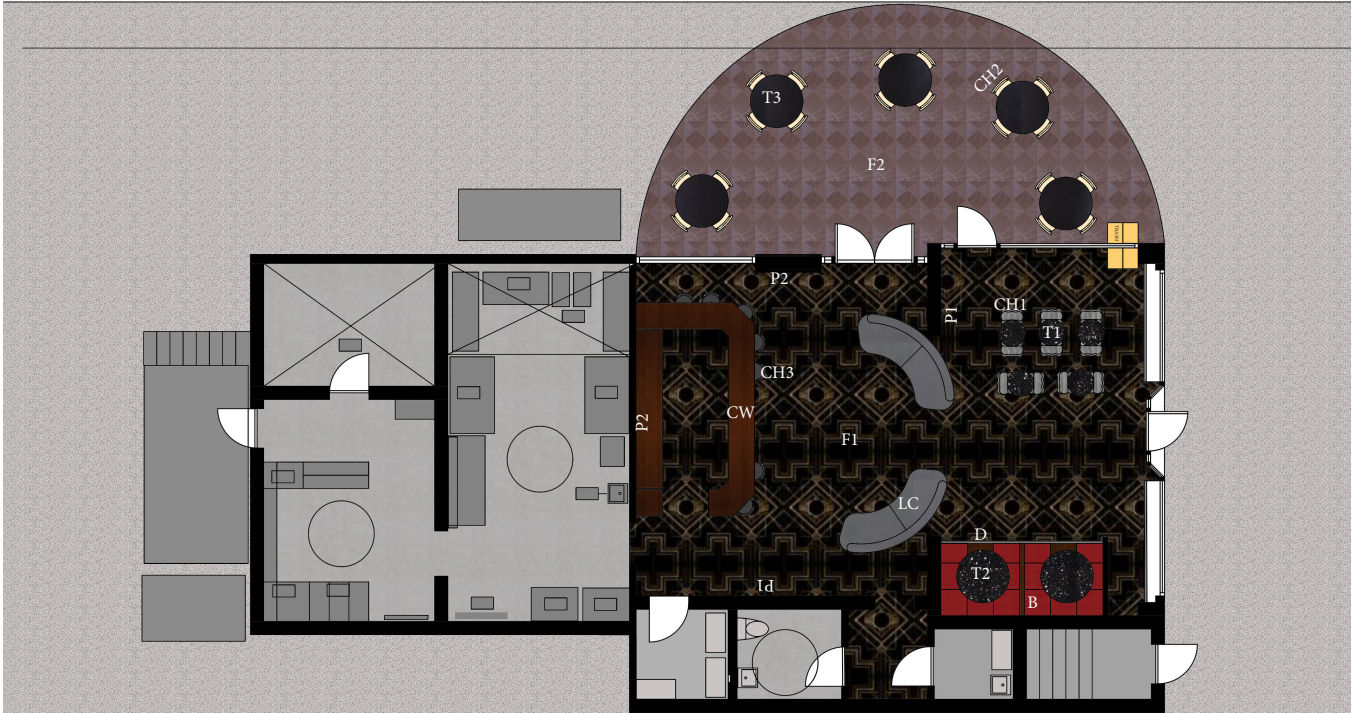

RENDERD FLOORPLAN

LEGEND:

CH - Chair

T - Table

B - Booth

LC -Lounge Seating

F - Flooring

P - Paint

CW - Cash Wrap

D - Draps

FURNISHING

Plan #: D
 Mfg: Astoria Grand
 Description: Booth Curtain
 Panel
 Color: Ruby
 Dimensions: 72”w x 108
 Custom

TEXTILE:

Plan #: B
 Mfg: Restaurant Furniture
 Description: Booth Seating
 Color: T04 Granet
 Dimensions: 42”l x 24”w x 36”h
 (Custom Made)

Plan #: CH1
 Mfg: Interior Home Spaces
 Description: Table Seating
 Color: Otter
 Dimensions: 34”w x 32”h x 36”d

Plan #: T2
 Mfg: PeriGold
 Description: Booth Table
 Color: Brown Top & Black Base
 Dimensions: 48”l x 48”w x 30”h

Mfg: Event Wholesale
Description: Table Centerpiece
Color: White Feathers & Clear Water Bead Color
Dimension: 24"

Mfg: Gallery
Description: French Empire
Chandelier w/ clear Crystals
Color: Gold
Dimension: 30"h x 24"w x 24"d